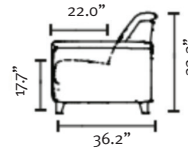

# Stressless® Flora

h= 32.3"  
d = 36.2"  
sd= 22.0"  
sh= 17.7"

Wood Trim Arm

Leg Options: Wood Cone (4.33", 5.5")