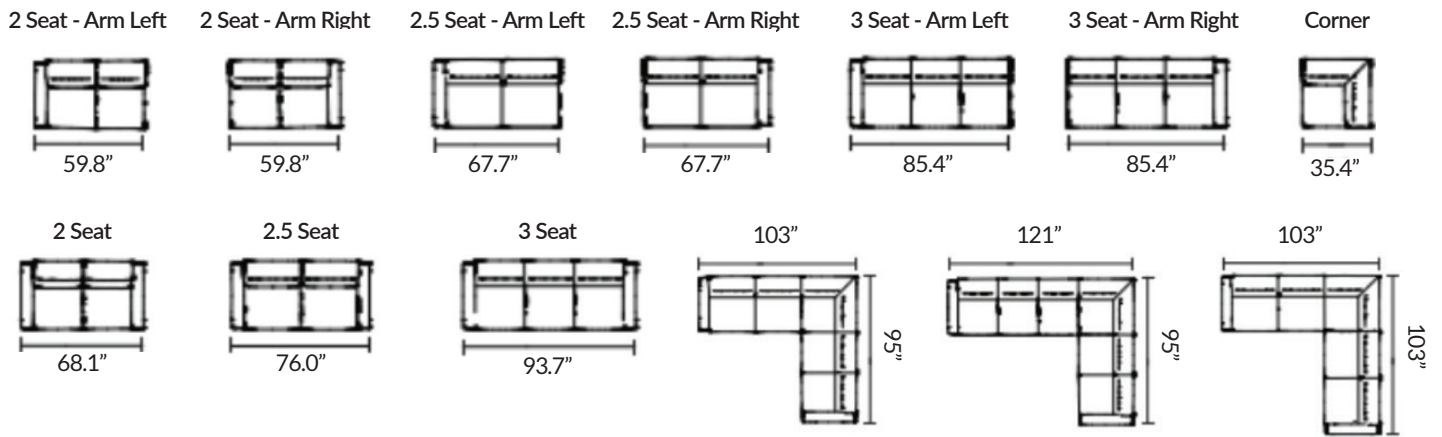

# Stressless® Flora

h= 32.3"  
d = 36.2"  
sd= 22.0"  
sh= 17.7"

Wood Trim Arm

Leg Options: Wood Cone (4.33", 5.5")